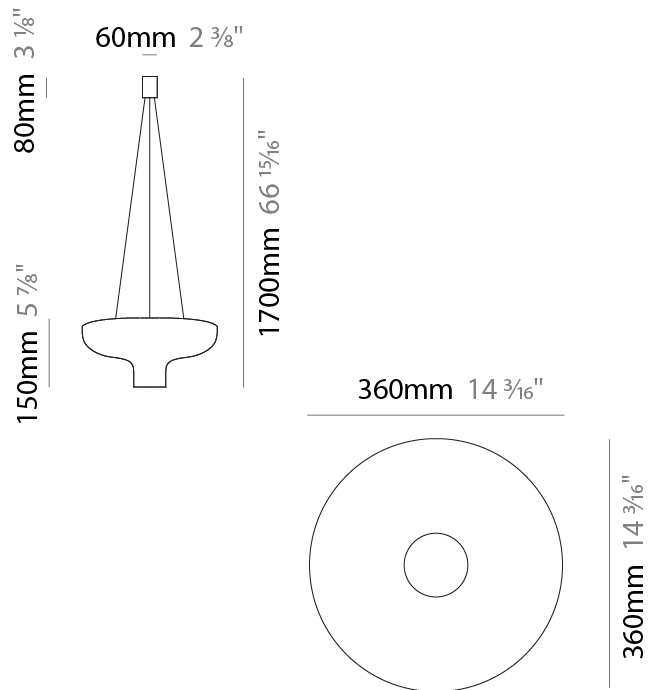

PROJECT	
TYPE	
SPECIFIER	
QUANTITY	
DATE	

DUETTO SUSPENSION

D41048-

base number   Finish
Options

1. To build a product code in our configurator select the specify button on the base model # product page
2. To build a manual product code on this datasheet choose from the options listed below in blue font and add the suffix to the base model #

GENERAL

Series: Duetto
Partner: Icone
Division: Design
Installation: Suspension
Product Type: Pendant
Mounting Location: Ceiling
Light Distribution: Direct / Indirect

PHYSICAL

Shape: Round
Diameter (mm): 360
Diameter (in): 14 ³/₁₆"
Height (mm): 150
Height (in): 5 ⁷/₈"
Max. Overall Height (mm): 1700
Max. Overall Height (in): 66 ¹⁵/₁₆"
Fixture Finish: WHI / WGF / BKW / BCL
Fixture Material: Aluminum

ELECTRICAL

Lamp Type: LED
Input Wattage (W): 15 / 20
Total Output Wattage (W): 12.8 / 17
Dimming: Electronic Low Voltage Dimming
Input Voltage (V): 120Vac Direct Line

LED

Color Temperature (°K): 3000
Nominal Lumen (lm): Dir 1275 / Ind 2200
CRI: >90 CRI
Lamp Life (hrs): 50000

OPTICAL

RATINGS AND CERTIFICATIONS

Certified By: Certified for North American Standards
IP rating: IP20