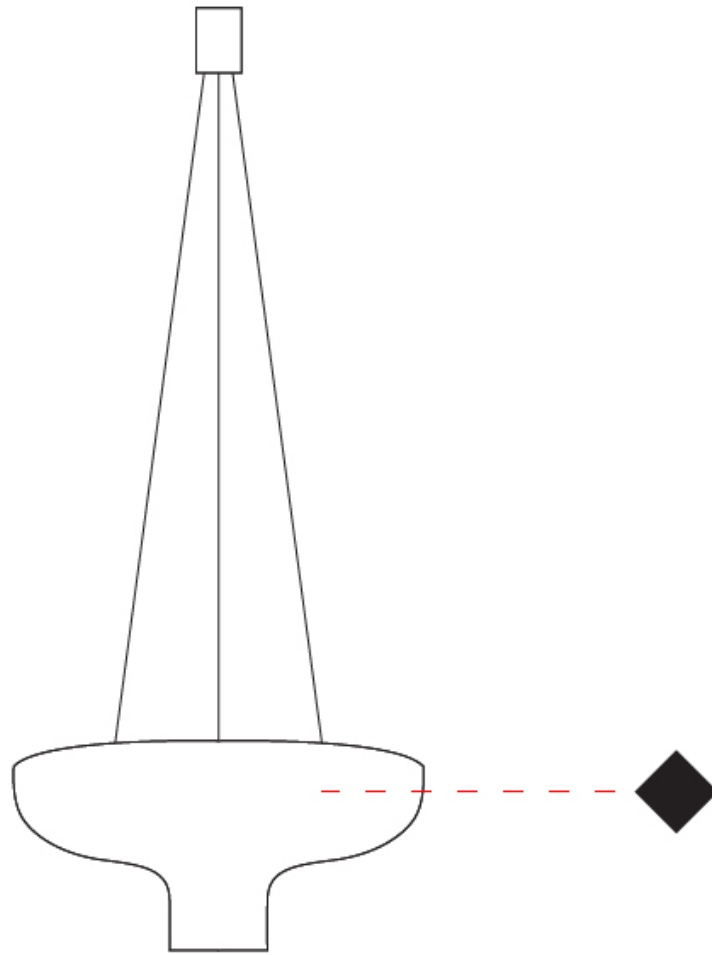

DUETTO SUSPENSION

D41049-

PROJECT _____

TYPE _____

SPECIFIER _____

QUANTITY _____

DATE _____

D